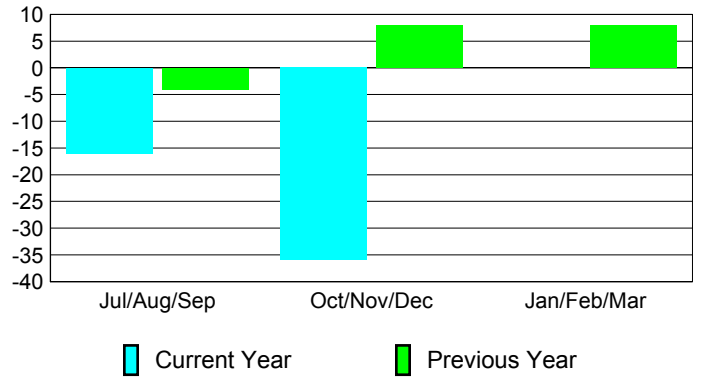

**Membership Results
2012-2013**

**Membership
2011-2012**

Month	Net Memb Goal	Actual New Memb	Actual Dropped Memb	Gain/Loss of Memb	Gain/Loss of Memb
Jul/Aug/Sep		21	-37	-16	-4
Oct/Nov/Dec		30	-66	-36	8
Jan/Feb/Mar					8
Totals		51	-103	-52	12

Membership Results 2012-2013

Goal, New, Dropped, Gain/Loss

Comparison of Membership Gain/Loss

Current Year Compared to the Previous Year

Gender Comparison 2012-2013

Jul/Aug/Sep

Oct/Nov/Dec

Jan/Feb/Mar