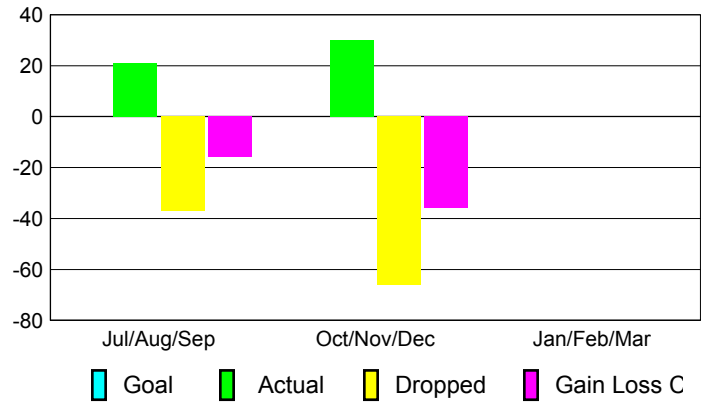

Membership Results 2012-2013

Goal, New, Dropped, Gain/Loss

Comparison of Membership Gain/Loss

Current Year Compared to the Previous Year